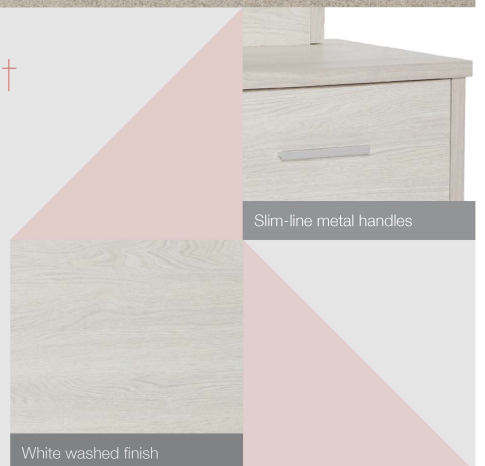

ATLAS

MANUFACTURED BY: COMPAC HOME

YOUR STYLE OUR PASSION

Featured here: Dresser (ATL D104), Bedside (ATL B42), Tallboy (ATL T106),
Bed Frame (ATL BFS) with Storage Drawers (ATL BST8)

Sleek, sophisticated and the perfect start to reinventing your space.

Solidly built and simply styled with white washed light woodgrain, the Atlas range gives an airy and elegant feel, perfect for bringing that coastal or boho look to a bedroom.

Functionality is key with clever pieces that maximise storage and give a slim streamlined look to the room, for example the smart headboard with storage, or the underbed roll-out storage option. All drawers are mounted on full extension metal runners and are furnished internally. Handles are a sleek and contemporary metal finish. Plus all pieces come with a standard 10 year Platform 10 guarantee – can't get much better than that!