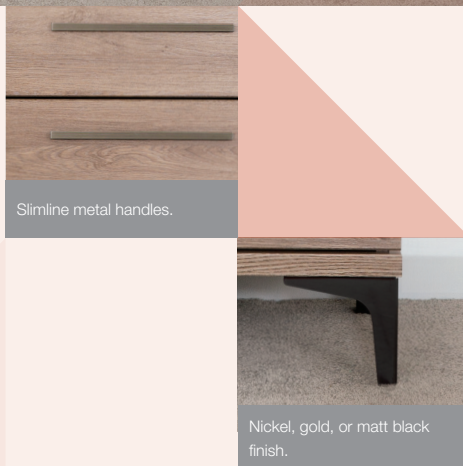

Channelling Scandi vibes, the white range is a classic option that can fit seamlessly into your existing décor. Match it with nickel handles and legs for a simple, classic look, or mix things up with the bold contrast of matt black hardware. The Aza's slimline legs provide a feeling of lightness and space in your room, while still offering excellent storage options – all drawers mounted on full-extension metal runners and finished internally.

Ready to revamp with Aza?

Slimline metal handles.

Nickel, gold, or matt black finish.

Featured here: Slimboy (AZO S66 B), Bedside (AZO B62 B), Queen Bed Frame (AZO BFQ), Headboard (AZO HBQ), Under Bed Storage (AZO BST8 B), Dresser (AZO D168 B).

...or go with the grain with the modern natural look.

Looking for a modern classic? Then tuck into the Aza range, combining subtle woodgrain, long lean lines, and a welcoming and contemporary feel. It's yours to adapt and style your way with modern nickel finished hardware for a classic wood and metal look, or matt black fittings to add an edge to your room. With nine draw formats and design pieces, you'll find it's a great fit in your space. What's your pick?