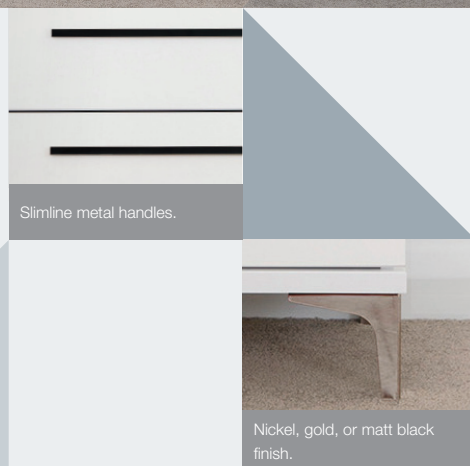

Slimline metal handles.

Nickel, gold, or matt black finish.