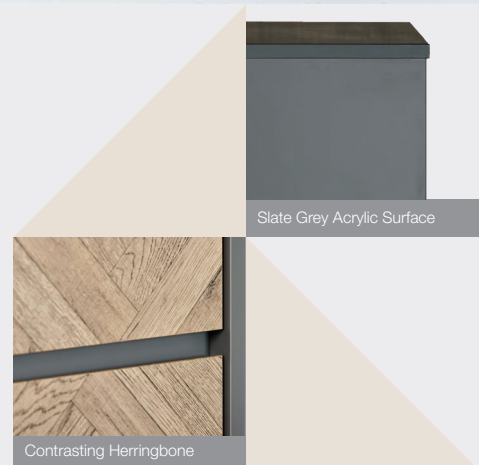

# DUSK

Featured here: 2 Draw Bedside Tall (DSK B42 T), Queen Bed Frame (DSK BFQ), Underbed Storage Draw (DSK BST8), 6 Draw Dresser (DSK L66), 4 Draw Dresser (DSK D104), Dresser Mirror (DSK M).

## Elegance with a twist.

Bedroom furniture for the discerning.

Downsizing shouldn't be at the expense of expressing taste and personality. The Dusk collection features on-trend oak herringbone drawers surrounded by a matt finish slate grey. The finish has anti-fingerprint, moisture resistant, scratch resistant, and heat-resistant properties. So you can enjoy an early morning coffee or cup of tea. Or a nightcap, at the end of the evening. The sleek, handless drawers have hand grips top and bottom for ease of use. And full-extension soft close ball bearing runners for a better user experience. Made in New Zealand, with 10 year workmanship guarantee.