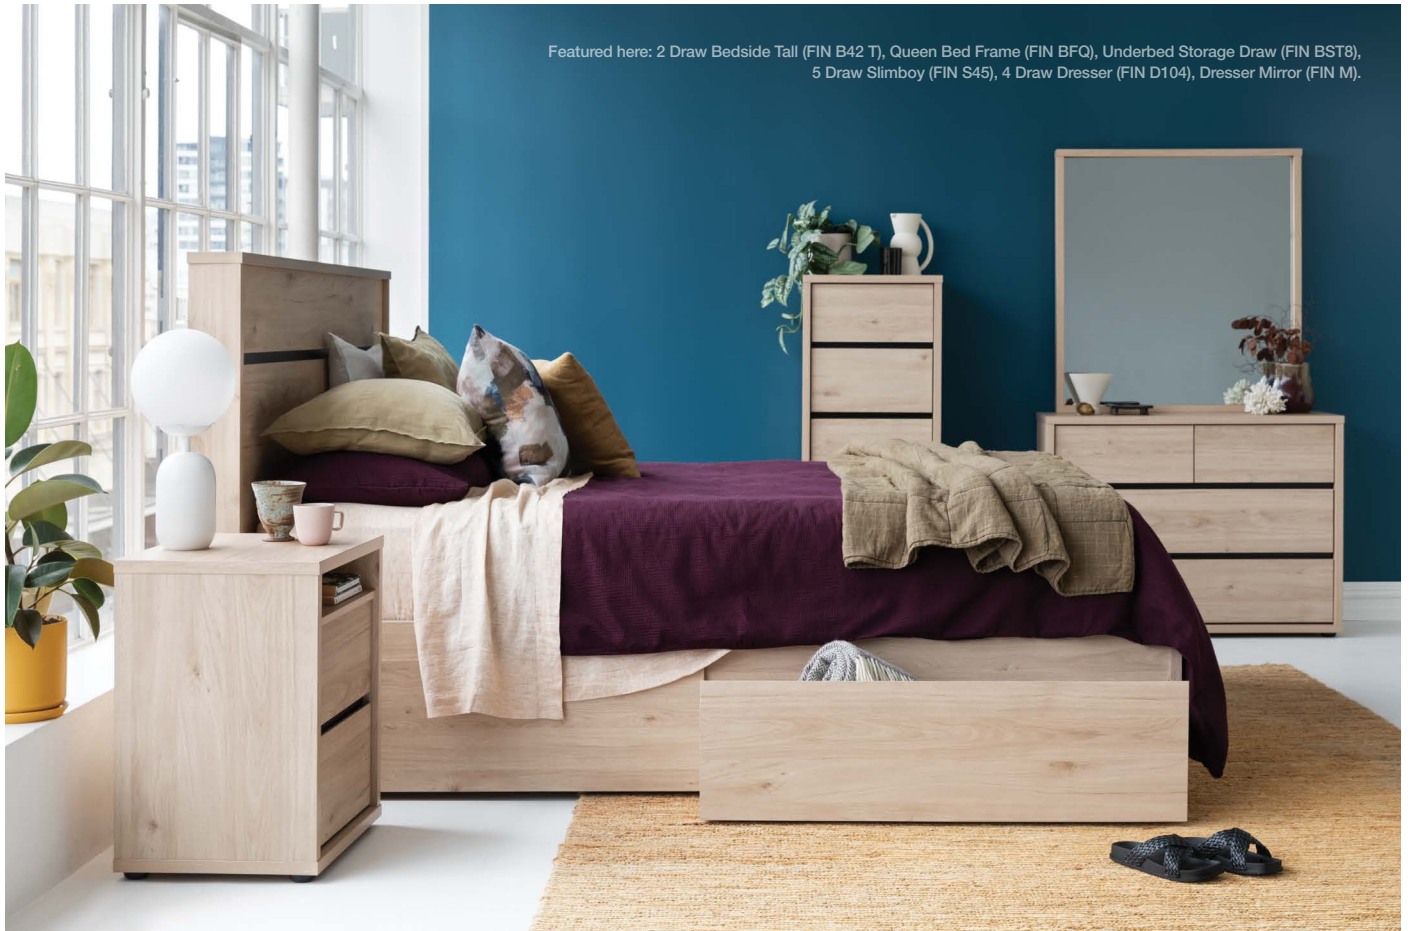

FINN

MANUFACTURED BY: COMPAC HOME

YOUR STYLE OUR PASSION

Featured here: 2 Draw Bedside Tall (FIN B42 T), Queen Bed Frame (FIN BFQ), Underbed Storage Draw (FIN BST8), 5 Draw Slimboy (FIN S45), 4 Draw Dresser (FIN D104), Dresser Mirror (FIN M).

## Sleek, funky and compact - FINN is the find for any bedroom setting.

With its handle-less design, and pale oak woodgrain finish with contrasting black rails, FINN is a sleek and contemporary bedroom range that the family will love.

Compact enough to fit into smaller spaces, smart features like the shelf integrated into the bedside cabinets and deep drawers mean that you will never be short of storage space. Crafted with care - drawers have full extension easy glide metal runners, complete internal finishing and a 10 year guarantee on workmanship - FINN's minimalist design is bound to last.

Pale oak woodgrain finish.

Contrasting black rails.