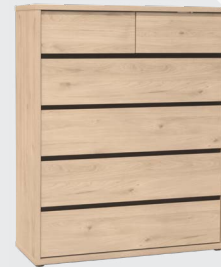

## Sleek, funky and compact - FINN is the find for any bedroom setting.

With its handle-less design, and pale oak woodgrain finish with contrasting black rails, FINN is a sleek and contemporary bedroom range that the family will love.

Pale oak woodgrain finish.

Contrasting black rails.

# FINN > THE COLLECTION

See back page for the full range of units available.

**Bedside Tall** FIN B42 T

**Chest** FIN C84

**Desk** FIN DS100 FP

**Lowboy** FIN L104

**Lowboy** FIN L166

**Tallboy** FIN T106